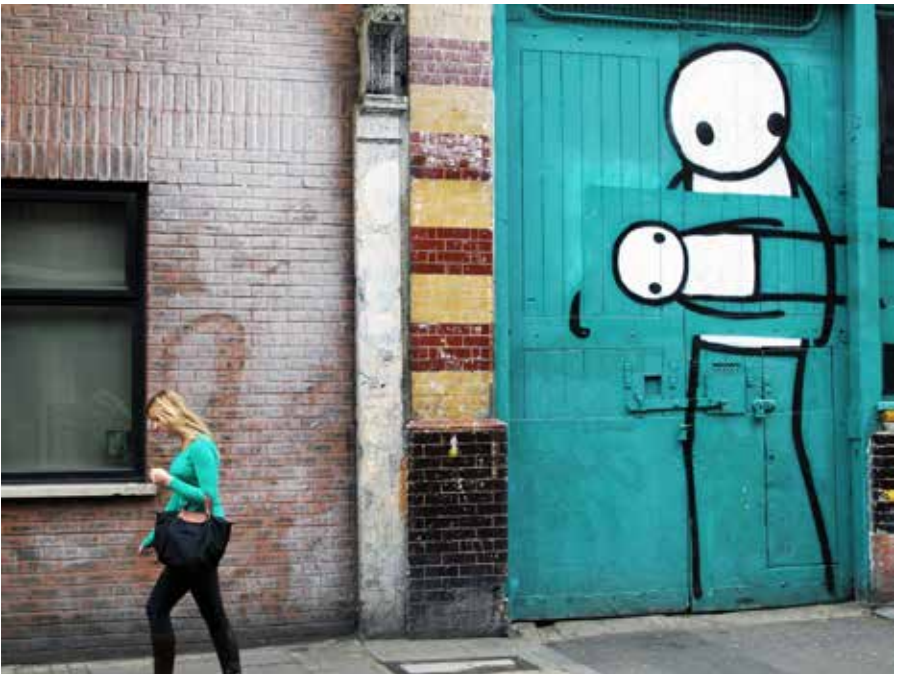

Tyburn 2013

Shoreditch 2012